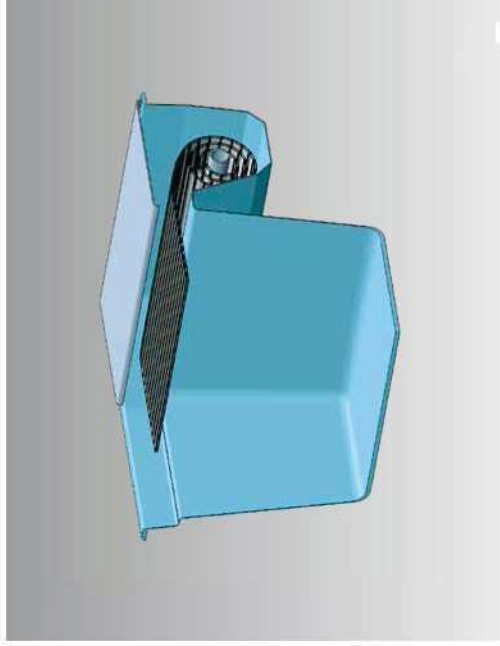

Exclusively from DC THATCH
The "Back" roller box is built-in to the back of the pool wall and is almost invisible, leaving the entire length of the pool free. The vertical screen is in the colour of the pool and can be either swivel-mounted or fully detachable. It is available for all models with the exception of free-style pools.

"Cover Light" roller box. It is installed directly inside the pool and can be disguised with an additional cover on request, which can also serve as a comfortable, practical seat. This installation method is available for all pool models with the exception of our free-style pools.

This roller box is built-in permanently behind the swimming area and fitted with a weight-bearing cover in polyester in the colour of the pool.