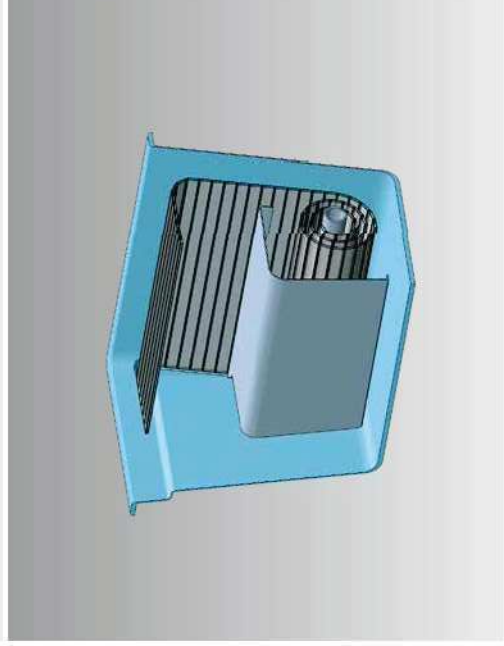

Exclusively from DC THATCH
The "Back" roller box is built-in to the back of the pool wall and is almost invisible, leaving the entire length of the pool free. The vertical screen is in the colour of the pool and can be either swivel-mounted or fully detachable. It is available for all models with the exception of free-style pools.

"Cover Light" roller box. It is installed directly inside the pool and can be disguised with an additional cover on request, which can also serve as a comfortable, practical seat. This installation method is available for all pool models with the exception of our free-style pools.

This roller box is built-in permanently behind the swimming area and fitted with a weight-bearing cover in polyester in the colour of the pool.