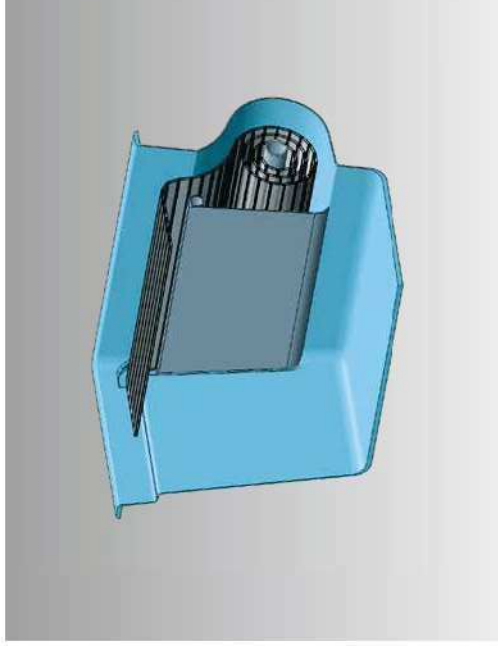

Exclusively from DC THATCH
The "Back" roller box is built-in to the back of the pool wall and is almost invisible, leaving the entire length of the pool free. The vertical screen is in the colour of the pool and can be either swivel-mounted or fully detachable. It is available for all models with the exception of free-style pools.

"Cover Light" roller box. It is installed directly inside the pool and can be disguised with an additional cover on request, which can also serve as a comfortable, practical seat. This installation method is available for all pool models with the exception of our free-style pools.

This roller box is built-in permanently behind the swimming area and fitted with a weight-bearing cover in polyester in the colour of the pool.