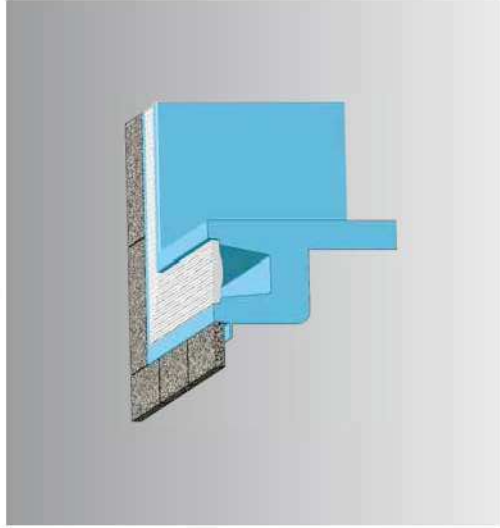

FEEL GOOD

More than just a practical detail: The "overflow" feature is impressive and exclusive, whilst at the same time unobtrusive. The water level is completely flush with the pool surround, creating the sensation of freedom and the optical illusion of a larger overall surface area. The pool with overflow also prevents the formation of dirt on the edges. The modular production with a combination of straight and curvy lines, varying water depths and various other extras, allows extremely personalized creations that perfectly satisfy your wishes. We are pleased to assist you through every stage from planning to installation, drawing upon our many years of experience.

LET IT

GO

There are many different ways to cover a pool. The integrated under-floor pool cover is definitely one of the most practical, uncomplicated and cleanest – so discreet in fact, that it is hardly even noticeable when open. Floating pool covers guarantee safety for children and animals. Safety and reliable protection against pool debris are the major advantages. In addition, pool covers offer optimal insulation with a noticeable saving in heating costs as the warmth of the water is efficiently trapped. Positive side effect: The swimming season is extended. The cover can be opened and closed by means of a modern electric motor. Almost all pools in the DC THATCH range, with the exception of our free-style models, can be fitted with this extremely elegant and practical solution.

Exclusively from DC THATCH
The "Back" roller box is built-in to the back of the pool wall and is almost invisible, leaving the entire length of the pool free. The vertical screen is in the colour of the pool and can be either swivel-mounted or fully detachable. It is available for all models with the exception of free-style pools.