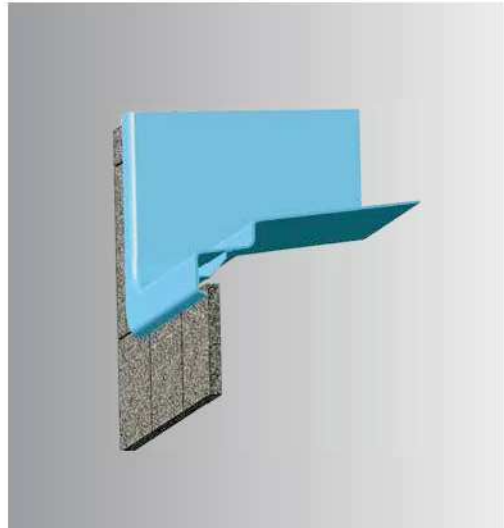

LET IT

GO

There are many different ways to cover a pool. The integrated under-floor pool cover is definitely one of the most practical, uncomplicated and cleanest – so discreet in fact, that it is hardly even noticeable when open. Floating pool covers guarantee safety for children and animals. Safety and reliable protection against pool debris are the major advantages. In addition, pool covers offer optimal insulation with a noticeable saving in heating costs as the warmth of the water is efficiently trapped. Positive side effect: The swimming season is extended. The cover can be opened and closed by means of a modern electric motor. Almost all pools in the DC THATCH range, with the exception of our free-style models, can be fitted with this extremely elegant and practical solution.

NOT JUST A BORDER

An attractive surrounding edge gives your pool the perfect finishing touch. With all DC THATCH pools, the impeccably crafted pool surround can be completely tailored to suit your needs. Popular materials that are easy to maintain include stone slabs, tiles or wood, which can be fitted either below or above the pool surround, creating the most suitable and elegant frame for your pool. The overflow channel also can be covered with either a classic plastic grid or stone slabs.

Exclusively from DC THATCH
The "Back" roller box is built-in to the back of the pool wall and is almost invisible, leaving the entire length of the pool free. The vertical screen is in the colour of the pool and can be either swivel-mounted or fully detachable. It is available for all models with the exception of free-style pools.